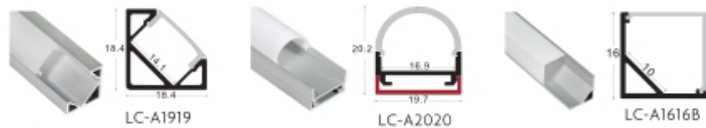

# 2835 Series Flexible led strip

## FOCUS ON LED STRIP LIGHTING

- HIGH CRI LED
- COLOR CONSISTENCY
- HIGH EFFICACY
- COLOR PURITY

240LEDs/m 57.6w/m

| Part No.                 | LED/m | Volt(DC) | CRI (Ra) | W/WW(K)                             | Power ± 5% | lm/m ± 5% | IPXX |
|--------------------------|-------|----------|----------|-------------------------------------|------------|-----------|------|
| LC240-N2835-W/WW-24-IP20 | 240   | 24V      | 80-95    | 6500 3500<br>5500 2700<br>4500 2400 | 57.6W/M    | 5199/4651 | IP20 |
| LC240-W2835-W/WW-24-IP65 |       |          |          |                                     |            | 4925/4178 | IP65 |
| LC240-W2835-W/WW-24-IP66 |       |          |          |                                     |            | 5035/4487 | IP66 |
| LC240-W2835-W/WW-24-IP67 |       |          |          |                                     |            | 4925/4175 | IP67 |
| LC240-W2835-W/WW-24-IP68 |       |          |          |                                     |            | 4815/4158 | IP68 |