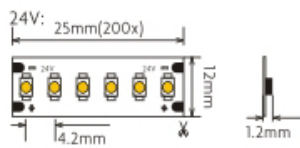

# 2835 Series Flexible led strip

## FOCUS ON LED STRIP LIGHTING

- HIGH CRI LED
- COLOR CONSISTENCY
- HIGH EFFICACY
- COLOR PURITY

240LEDs/m 57.6w/m

| Part No.                 | LED/m | Volt(DC) | CRI (Ra) | W/WW(K)                             | Power ± 5% | lm/m ± 5% | IPXX |
|--------------------------|-------|----------|----------|-------------------------------------|------------|-----------|------|
| LC240-N2835-W/WW-24-IP20 | 240   | 24V      | 80-95    | 6500 3500<br>5500 2700<br>4500 2400 | 57.6W/M    | 5199/4651 | IP20 |
| LC240-W2835-W/WW-24-IP65 |       |          |          |                                     |            | 4925/4178 | IP65 |
| LC240-W2835-W/WW-24-IP66 |       |          |          |                                     |            | 5035/4487 | IP66 |
| LC240-W2835-W/WW-24-IP67 |       |          |          |                                     |            | 4925/4175 | IP67 |
| LC240-W2835-W/WW-24-IP68 |       |          |          |                                     |            | 4815/4158 | IP68 |